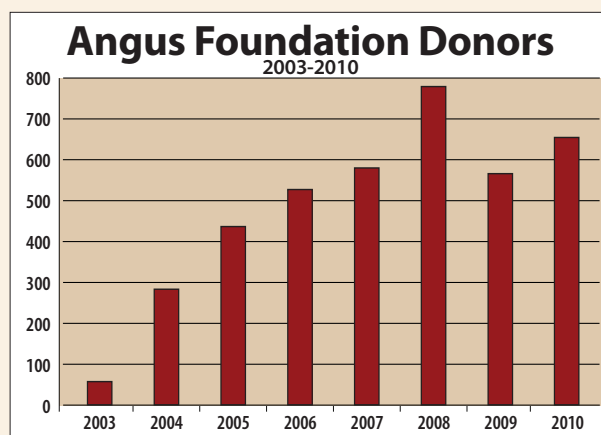

Bernie Scheer, MO
Gordon & Anne Patton
Schubert, KY
Jake & Kami Scott, NE
William & Sally Sheridan, MI
William Shumake, MO
Slattery Seedstock Marketing,
TX
The Smalstig Family
Jennifer Ann Smith, TX
Sommers Angus Farm, IN
John & Deanna Stika, OH
Strayer Angus Farms, OH
Sysco Columbia, LLC, SC
Texas Heritage National Bank,
TX
Tokach Angus Ranch, ND
Tri-T Farms, CA
Tyson Fresh Meats, Inc., SD
Robert & Virginia Weaver/
Weaver Angus Farm, IL
Dave Webb, KS
Weichsel Beef Co., NY
Steve & Mary Beth Whitmire,
NC
Williams Angus, MT
Josh & Jenni Winegarner, TX
Wisconsin Junior Angus Ass'n.
Dennis & Peggy Yockey, CO
Yon Family Farms, SC
Jerry York, ID

Angus Partner

($100-$249)

714 Ranch, TX
A & B Cattle, NE
AC Export, FL
A.M. Briggs, Inc., DC
Acord River Ranch LLC, UT
Adams Angus Farm, AL
All West/Select Sires, WA
American Angus Auxiliary
Bill & Donna Angell, CO
Kim & Mary Arseneaux, KY
Larry & Rowena Atzenweiler, KS
B & B Market East
Longmeadow, VA
Keith Babb, LA
Harry H. Bachman Auctioneer,
PA
Jack Barr, MO
Barrett Angus, KS
Brian & Margaret Beauchamp,
TX
Dick & Diane Beck, GA

Jerry & Tamara Becker, ND
Better Life Farm, OK
Bob Black, OR
Blenheim Spring Angus Farm,
NY
Blue Ribbon Meats, OH
C. D. Booker, WA
Sonny & Mary Booth, OK
Bill Bowman, MO
Frank & Maria Bramwell, MO
Briscoe Farms, AL
Bruce & Kathy Brooks, OK
C. J. Brown Studios, IL
Kent Brown, IA
Jamie Brozman, PA
Buckhead Beef, FL
Eldon Buckner, OR
Eddie Burks Auctions Inc., KY
Dary & Christy Burnett, KS
Bush Angus, SD
Mark Butler, MD
Butterfield & Vallis, Bermuda
C A M Ranches, GA
CDC Farm, IL
Cargill Meat Solutions
Corporation, ND
Carmichael Enterprises, TN
Elliott & Regina Casanova,
Puerto Rico
Kevin Cassady, IL
Herald & Dyan Catlin, WA
Cheshier Angus Ranch, TX
Circle B Farms, AL
Circle E Farms, TX
Clark Angus Ranch, TX
Adam & Margaret Coleman, OH
Harry & Marie Colvin, CA
William Conley, MA
Victor & Jessica Connell, MO
Tom & Judy Cook, VA
Cork Cattle Co., MO
Cross W Angus, OK

Joel & Tammy Cowley, TX
Crown Foods Limited, West
Indies
D Bar B Cattle, TX
DS Ranch, OK
Fred & Rita Dailey, OH
Odell Daniel, GA
Ronald & Carol Davidson, IL
Trey Davis, GA
Day View Acres, MD
Wayne Dubberly, FL
Frank & Cheryl Dykes, AL
Ben & Darla Eggers, MO
Brent & Sheri Eichar, OH
Lyle & Ellen Eiten, IL
Dianne Ellingson, OR
Emuckfaw Creek Farm, AL
Enix Farms LLC, CO
Brett & Tracy Erickson, OH
Harry Fisher, IL
Five F Enterprises, OK
Florida Angus Ass'n.
Danielle Foster, MI
Donald & Charlotte Fowler, PA
Freedman Food Service of
Dallas, TX
Emmett Full, MD
Jerry Gay Agency, TN
Gazda Angus Farm, GA
Brad & Dawn Gohr, OR
Good Farms, KS
Allen Goode & Cheramie Viator,
TX
Joan Grim, PA
HFM Foodservice, HI
Mark Hahn Farms, Inc., NE
Bill Hall Auctioneer, Inc., TX
Lou Hammond & Associates,
Inc., FL
John & Ann Harrell, AL
Jim & Louise Hartley, WA
David & Kathleen Hawkins, MI